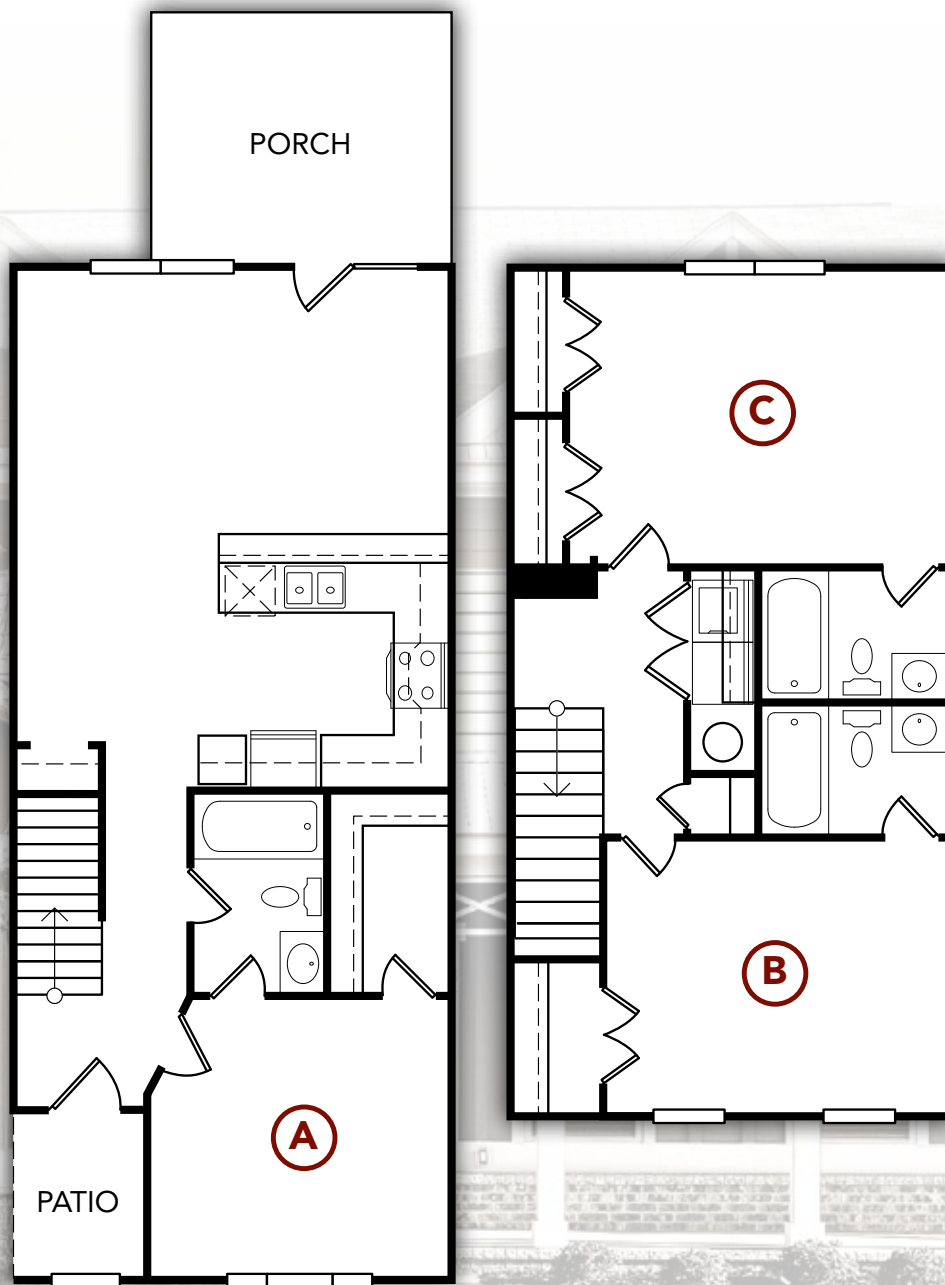

3 bedroom | 3 bathroom coupled cottage

BIRCHMORE

1,398 SQ FT

3824 Erskine Street • Lubbock, Texas

806.370.5300

republic-lubbock.com